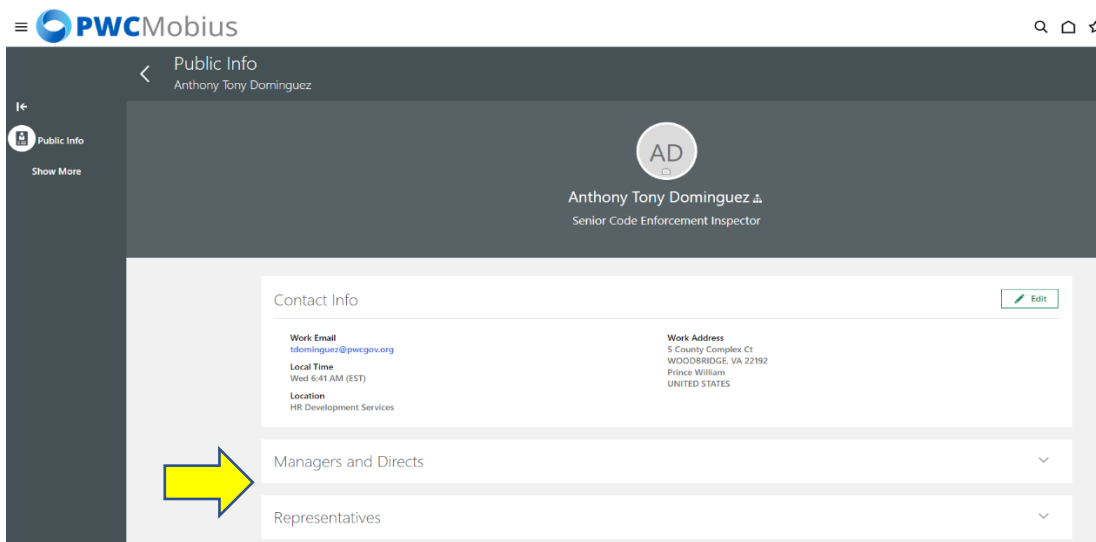

## MOBIUS QUICK GUIDE – HOW TO VIEW DIRECTORY

Employees may use the Directory in Mobius to see work contact information for other employees in Prince William County. Contact information is only available through the Directory when it's labeled "work", such as work phone or work email. Some work information cannot be updated by an employee; work email and work address are two examples of data that cannot be updated by employees.

Select **Directory** from Homepage.

Select **My Public Info** to review or edit your information.

Select **Edit** to change **Contact Info**.

Select the arrow to the right to view **Managers and Directs** (your immediate supervisor and those you supervise).  
Select the arrow to the right to view **Representatives** (your department's HR Liaison and Payroll Liaison).

Select **My Organization** to view your department.

View your department. *Notes: Any item in blue text is a hyperlink/clickable to send emails directly to a person or view contact information. Numbers in the bottom right of the tiles indicate the number of direct, and indirect employees.*