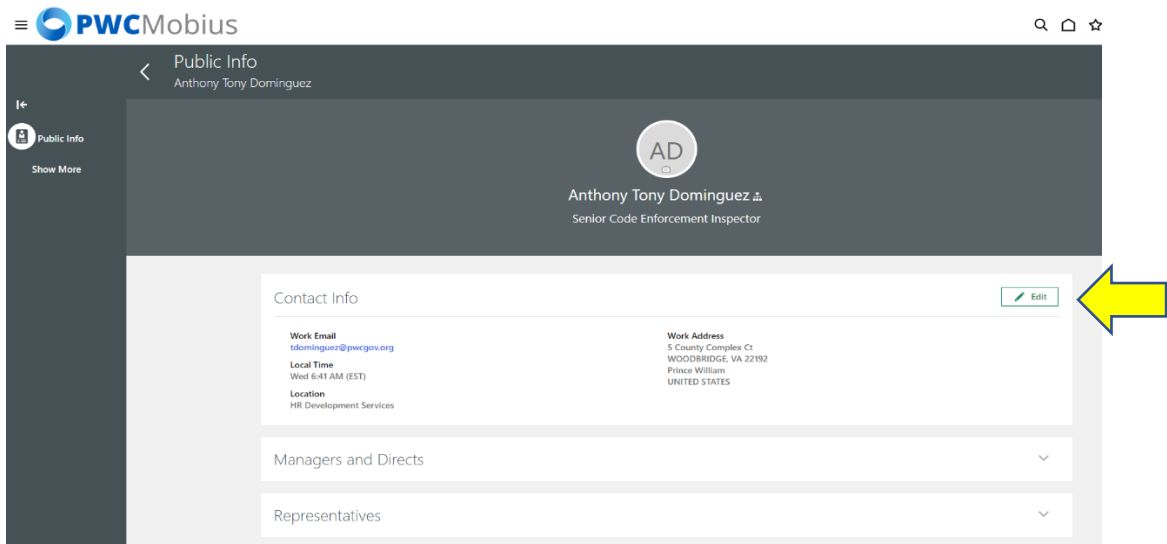

## MOBIUS QUICK GUIDE – HOW TO VIEW DIRECTORY

Employees may use the Directory in Mobius to see work contact information for other employees in Prince William County. Contact information is only available through the Directory when it's labeled "work", such as work phone or work email. Some work information cannot be updated by an employee; work email and work address are two examples of data that cannot be updated by employees.

Select **Directory** from Homepage.

Select **My Public Info** to review or edit your information.

Select **Edit** to change **Contact Info**.

Select the arrow to the right to view **Managers and Directs** (your immediate supervisor and those you supervise).  
Select the arrow to the right to view **Representatives** (your department's HR Liaison and Payroll Liaison).