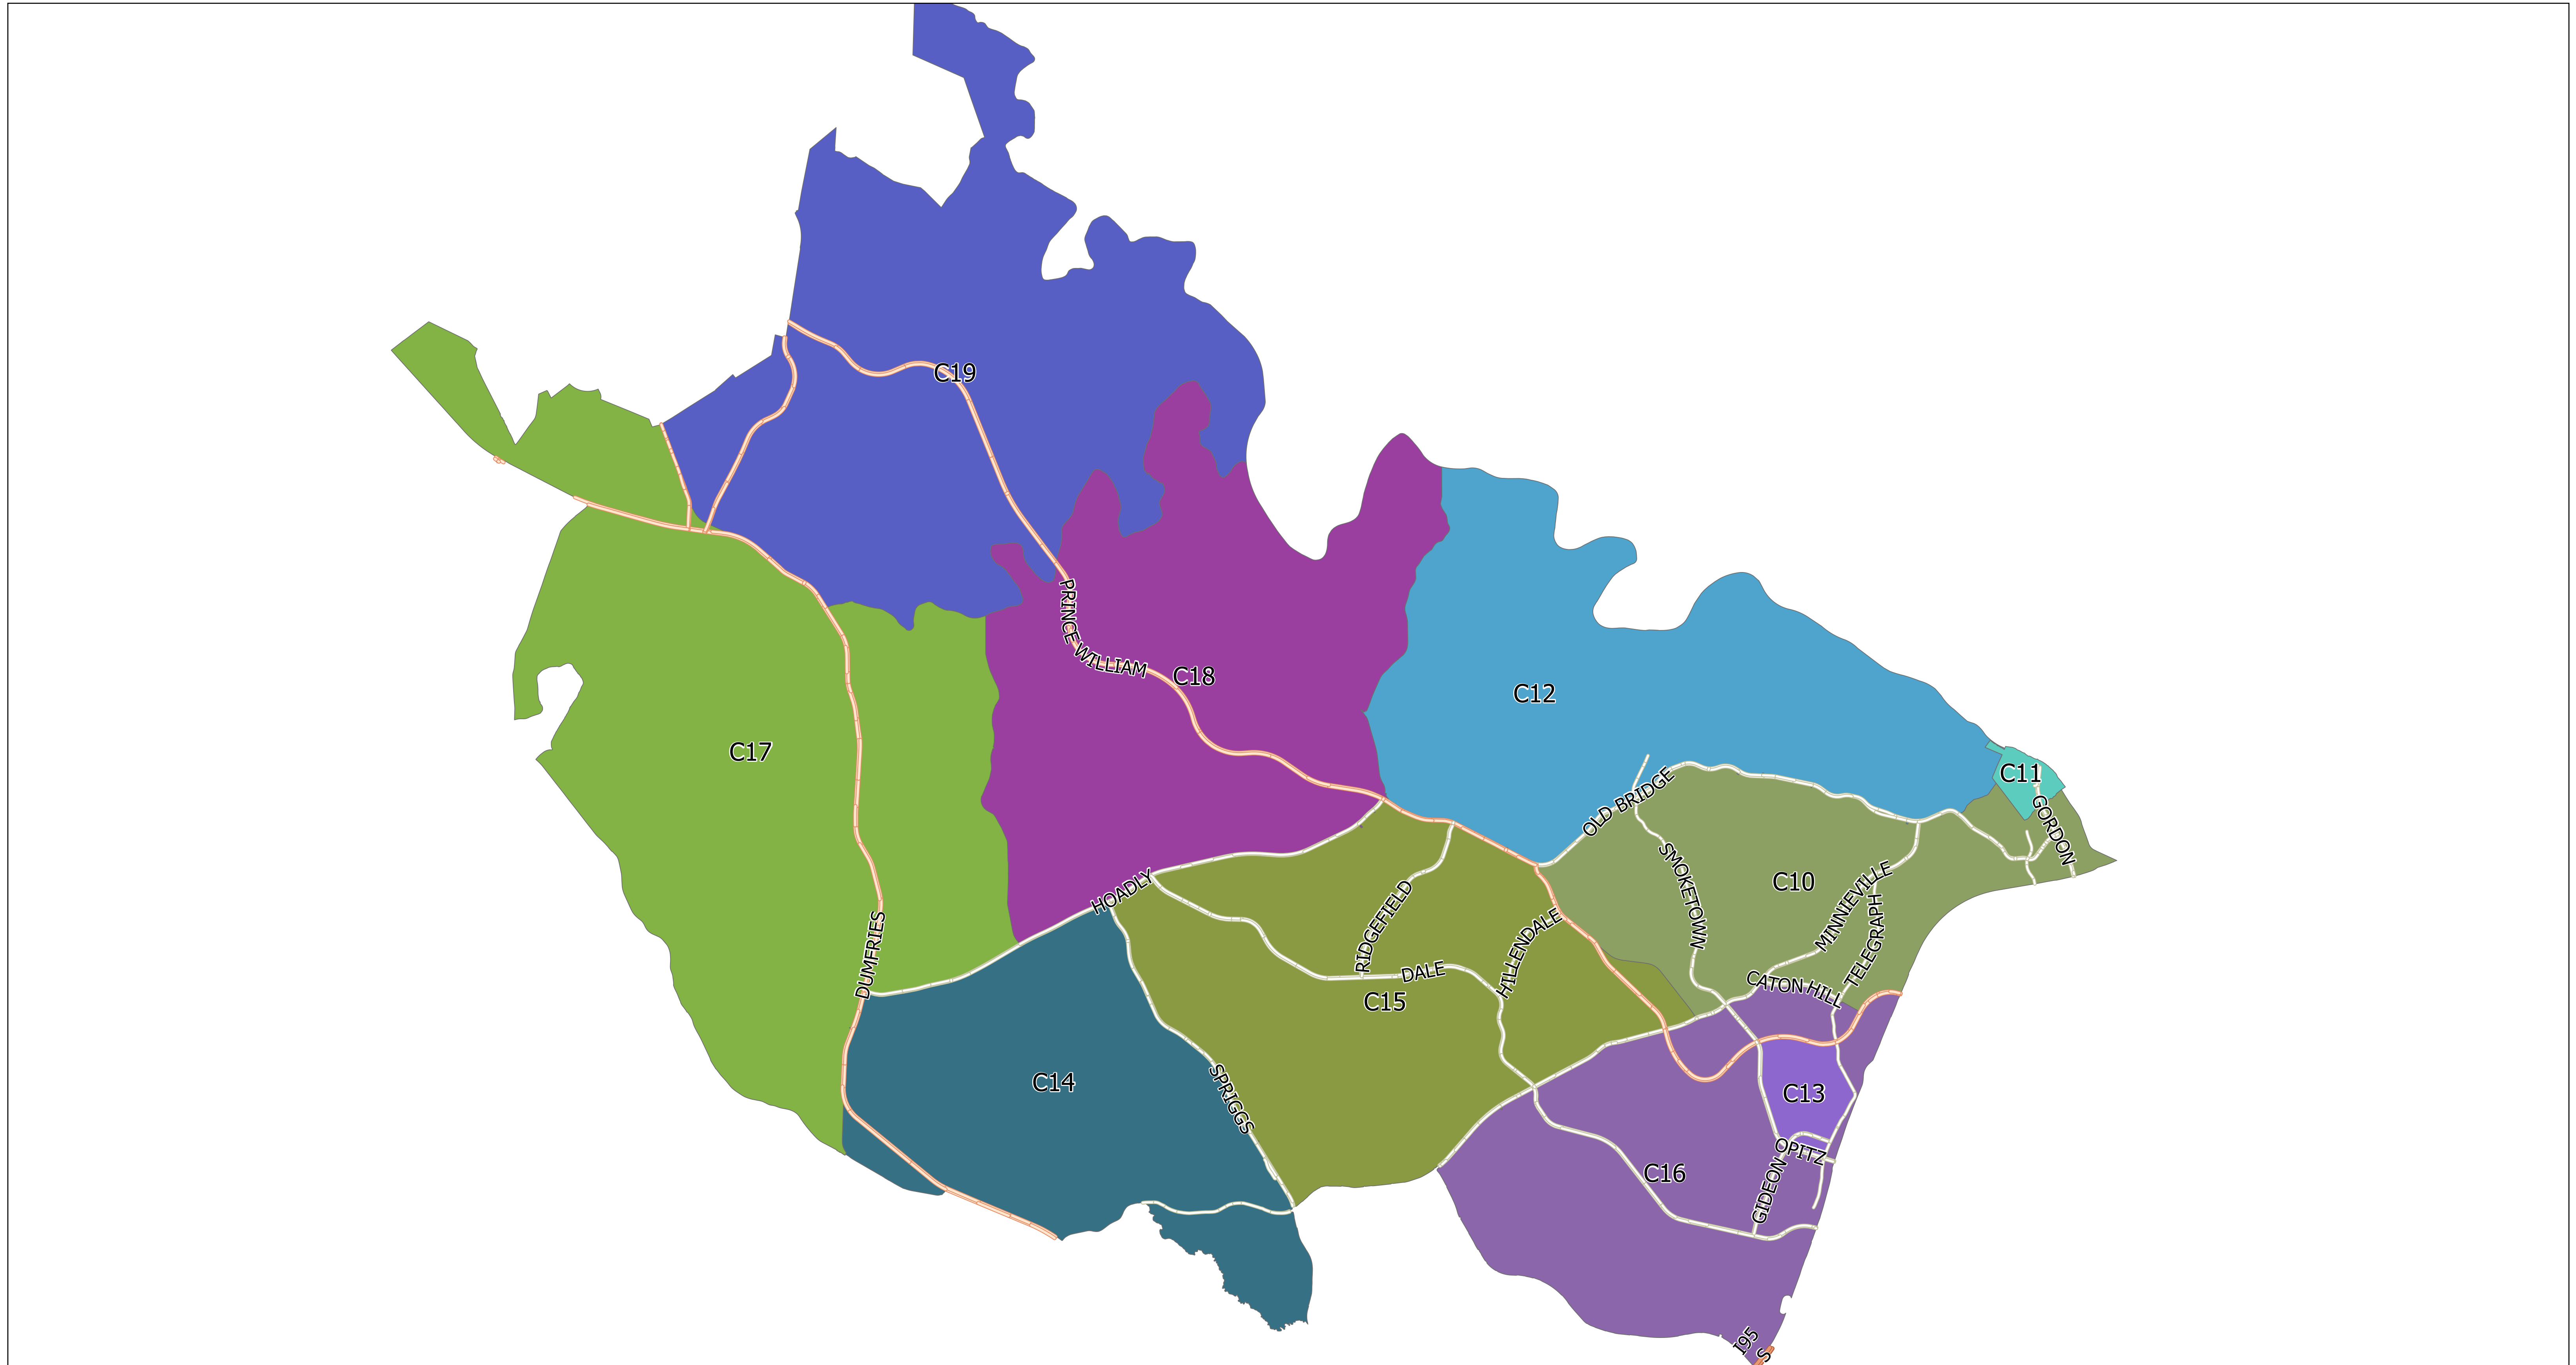

# Prince William County Police Department

## Central District - Police Sectors

### Legend

- Road Type**
- Interstate Highway
  - Primary Road
  - Secondary Road
- Sector**
- C11
  - C12
  - C13
  - C14
  - C15
  - C16
  - C17
  - C18
  - C19

**Legal Disclaimer:**  
 The information contained on this map is not to be construed or used as a "legal description." Map information is believed to be accurate but accuracy is not guaranteed. Any errors or omissions should be reported to the Prince William County Geographic Information Systems Office of the Department of Information Technology. In no event will Prince William County be liable for any damages, including loss of data, lost profits, business interruption, loss of business information or other pecuniary loss that might arise from the use of this map or the information it contains. Any determination of Topography or Contours, or any depiction of physical improvements, property lines or boundaries is for general information only and shall not be used for the design, modification, or construction of improvements to real property or for flood plain determination.