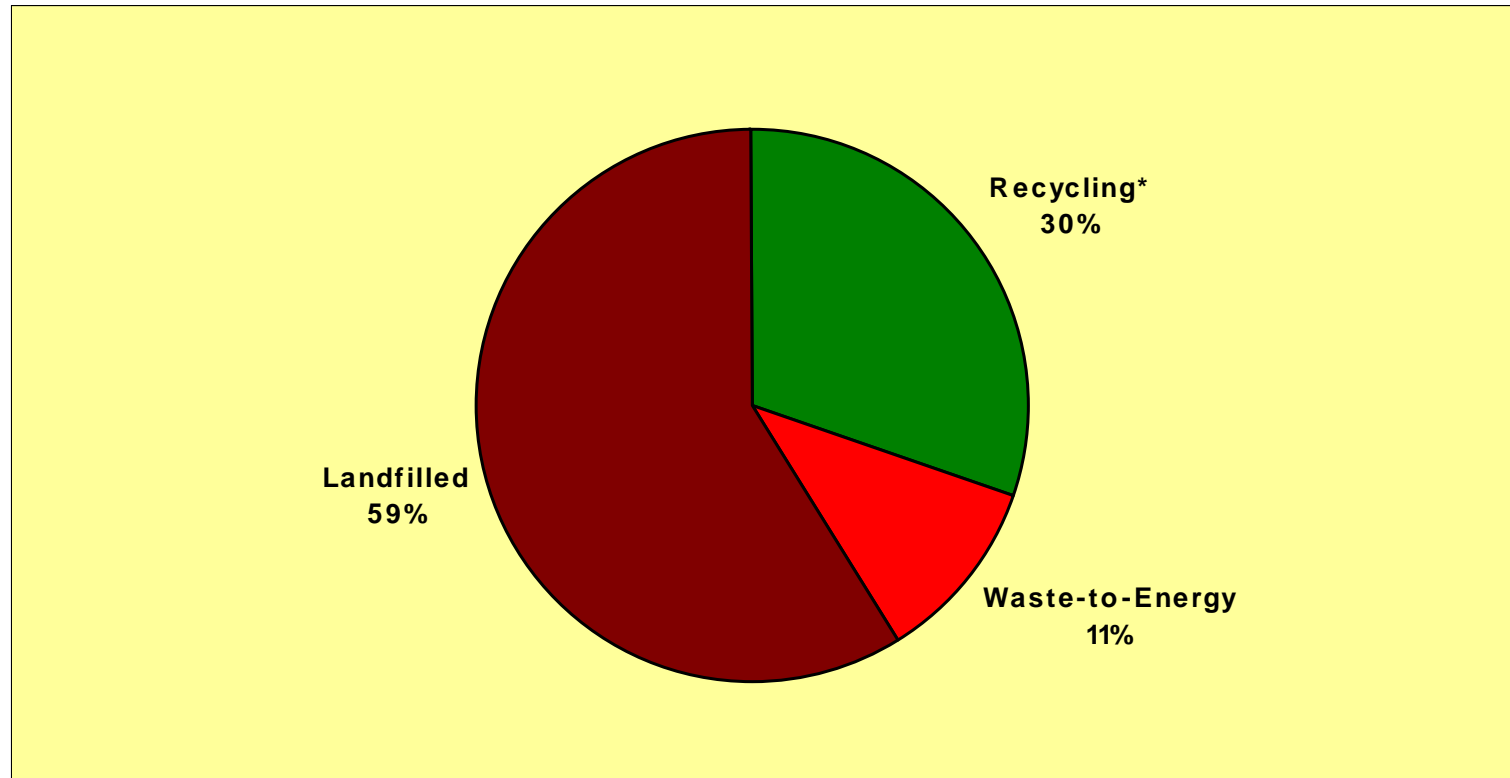

Summary of Waste Management in Prince William County Calendar Year 2008

* Base recycling rate. Actual Virginia rate with credits is 35.4%.