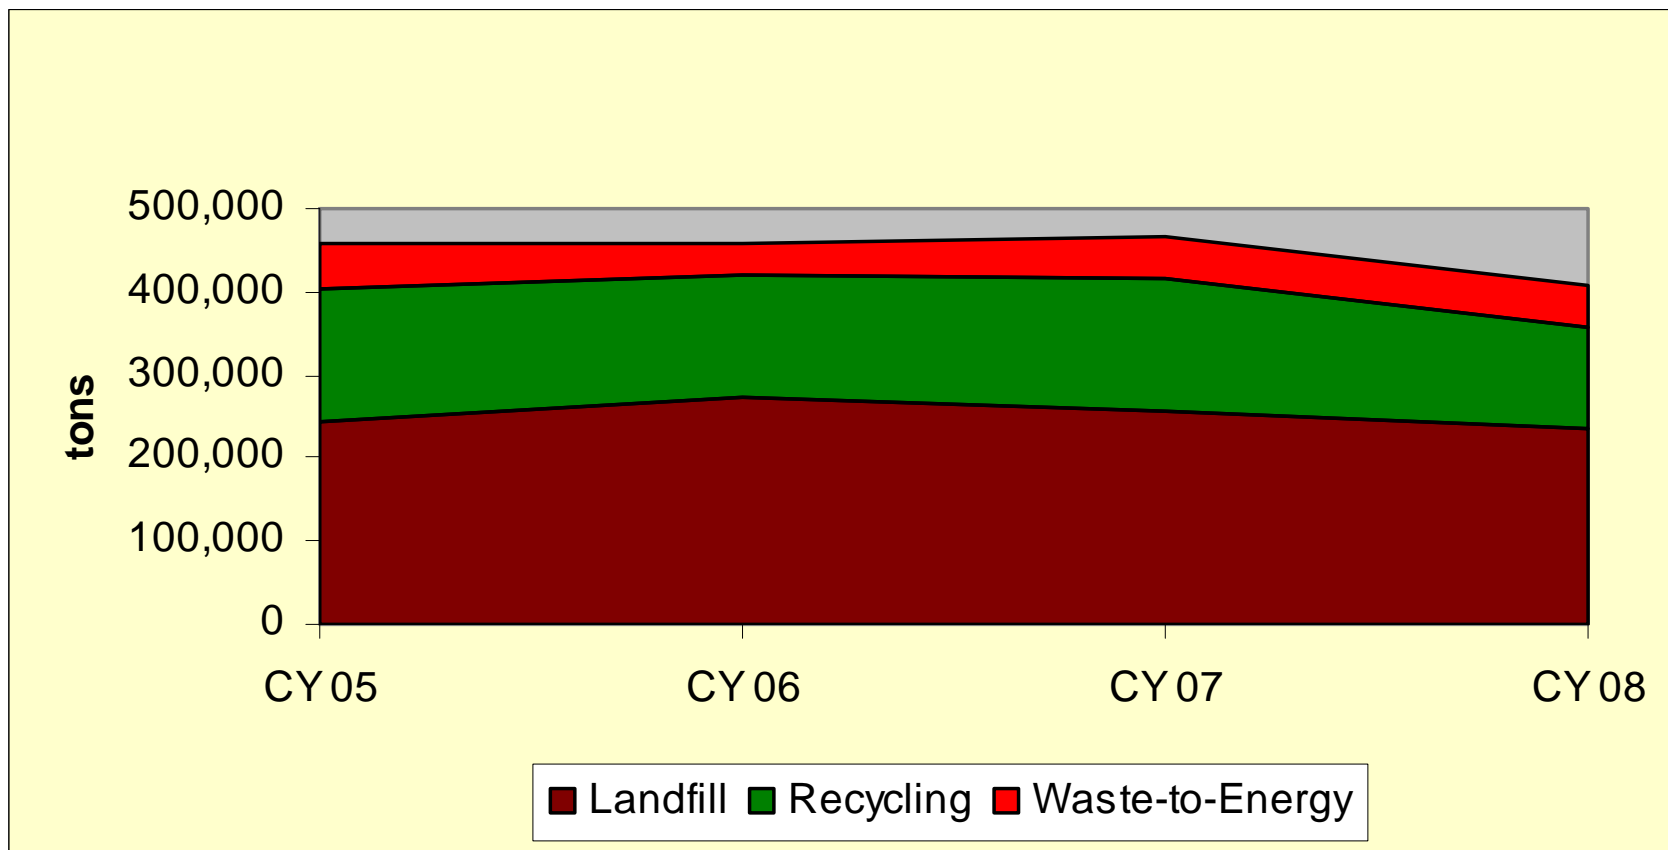

Waste Management in Prince William County CY 2005 – CY 2008